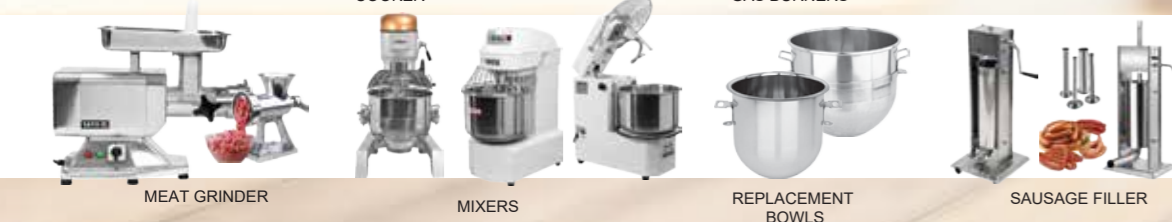

STAINLESS STEEL GAS GRILL   INDUCTION COOKER   MICRO WAVE   COMMERCIAL GAS BURNERS   TOASTERS