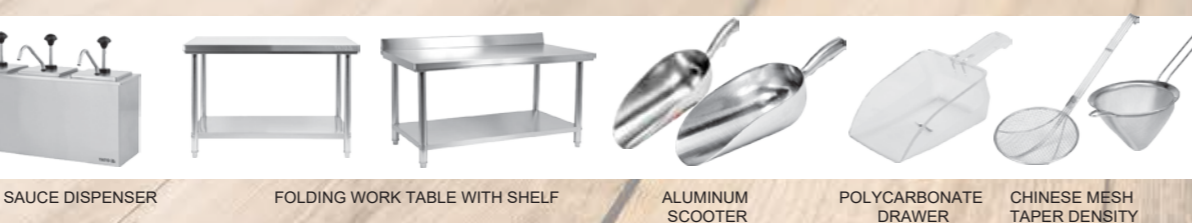

REFRIGERATED COUNTERS   PIZZA COOLING TABLE   REFRIGERATING CABINETS   VACUUM PACKING MACHINE